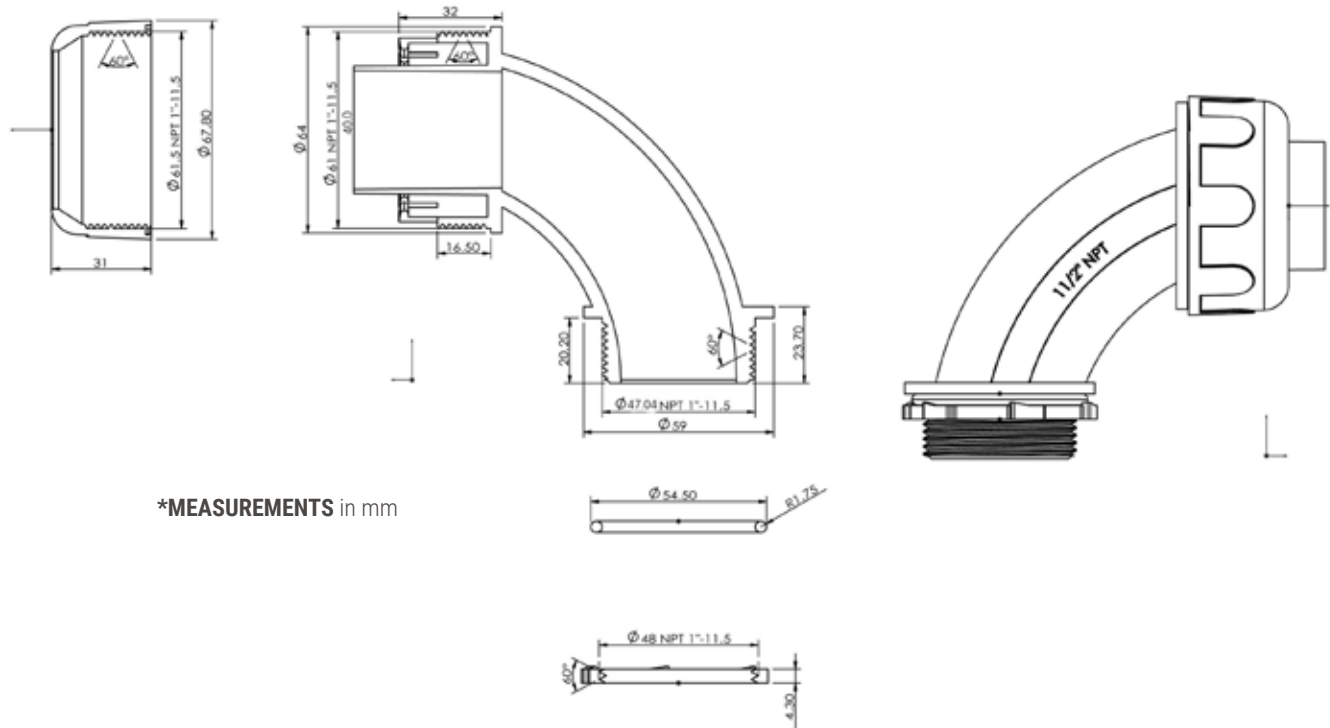

CATEGORY
**ELECTRICAL
FITTINGS**

AMMO ITEM #

150-90LTNM

Company: _____
Job: _____ #Item: _____
Notes: _____

1-1/2" 90° Gray Nylon Liquidtight Connector

APPLICATION

- For use in wet and dry locations
- Used for conduit size from 3/8" to 2"

FEATURES

- Liquidtight, raintight, oiltight
- For flexible non-metallic liquidtight tubing
- Easy assembly avoids having to remove the compression nut
- 90° angle

MATERIAL

- Body: Nylon
- Cover: Nylon
- O ring: Rubber
- Locknut: Steel

PACKAGING

- Weight: _____ 145.0 g
- Inner: _____ 2
- Master: _____ 20
- UPC Number: _____ 837654088753

ELECTRICAL FITTINGS

400 MARTIN LUTHER KING JR WAY, BRIDGETON, NJ 08302
PHONE : (718).338.1851 FAX : (718).228.1851
orders@ammoelectric.com