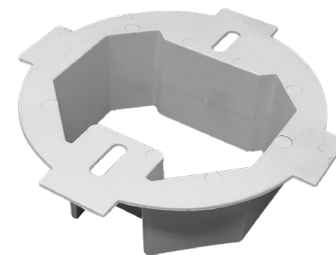

## DESCRIPTION

This white rectangular box extender is designed to fit both handy boxes and 4-inch electrical boxes. Made from durable plastic, it has a variety of sizes to match different customers' needs. This box extender is compatible with all standard devices, including switches and GFCIs, allowing for easy and versatile use

## FEATURES

- Provides stability and alignment for the wiring device when the electrical box is recessed from the wall surface
- Compatible with 4-inch square electrical boxes and plaster rings equipped handy boxes, specifically designed for installing single switches or receptacles
- Constructed using flame-retardant plastic that holds a 94 V-0 fire rating and is rated for continuous use at temperatures up to 105 degrees Celsius, ensuring enhanced safety during installation

## COLOR

White

AR-PR1

AR-PR2

AR-PR3

AR-PR4

AR-PR5

AMMO#	SIZE (in)	WEIGHT (g)	INNER	MASTER	UPC
AR-PR1	2.8x1.8x1.8	21.2	25	250	837654086681
AR-PR2	3.6x2.8x1.8	28.8	25	250	837654086698
AR-PR3	5.6x2.8x1.8	46.5	10	100	837654086704
AR-PR4	7.3x2.8x1.8	51.5	10	100	837654086711
AR-PR5	4.9x4.9x1.57	38.5	10	100	837654086728

## ELECTRICAL BOXES & COVERS

400 MARTIN LUTHER KING JR WAY, BRIDGETON, NJ 08302  
 PHONE : (718).338.1851 FAX : (718).228.1851  
 orders@ammoelectric.com

www.ammoelectric.com