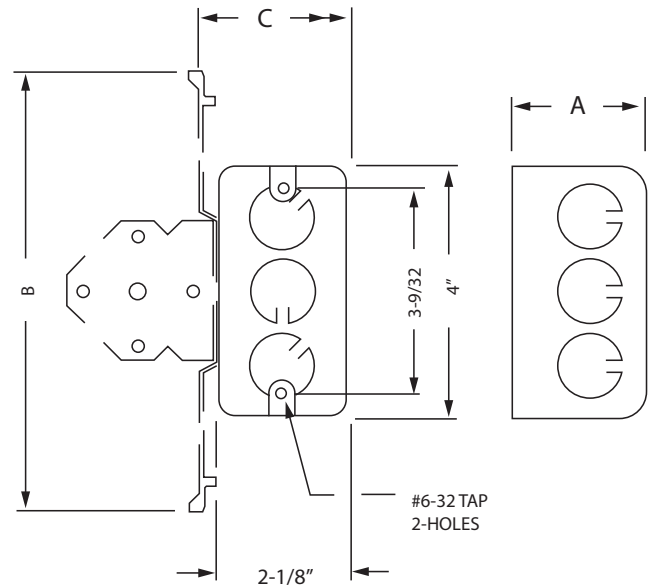

DRAWING DIMENSIONS

- Dimension A: _____ 1-1/2 in.

PRODUCT MEASUREMENTS

- Depth: _____ 1-1/2 in.
- Cubic Inches (cm3): _____ 11.5 (188.5)
- Wt. Ea. (Lbs.): _____ 0.404
- Product Length (in.): _____ 1.56
- Product Width (in.): _____ 4.00
- Product Height (in.): _____ 2.13

PACKAGING

- PKG: _____ 50
- UPC Number: _____ 837654073100

ELECTRICAL BOXES & COVERS

400 MARTIN LUTHER KING JR WAY, BRIDGETON, NJ 08302
PHONE : (718).338.1851 FAX : (718).228.1851
orders@ammoelectric.com