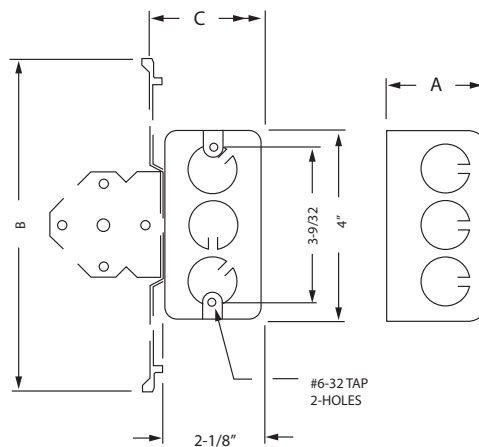

GENERAL PRODUCT INFORMATION

- Wiring System: Conduit
- Material: Steel

CONFIGURATION

- End Knockouts: _____ (2) 1/2 in.
- Bracket Type: _____ No bracket
- Drawn or Welded: _____ Drawn
- Raised Ground: _____ Yes
- Side Knockout(s): _____ (6) 1/2 in.
- Bottom Knockouts(s): _____ (2) 1/2 in.

DRAWING DIMENSIONS

Dimension A: _____ 1-7/8 in.

PRODUCT MEASUREMENTS

- Depth: _____ 1-7/8 in.
- Cubic Inches (cm3): _____ 13.0. (213.0)
- Wt. Ea. (Lbs.): _____ 0.480
- Product Length (in.): _____ 1.94
- Product Width (in.): _____ 4.00
- Product Height (in.): _____ 2.13