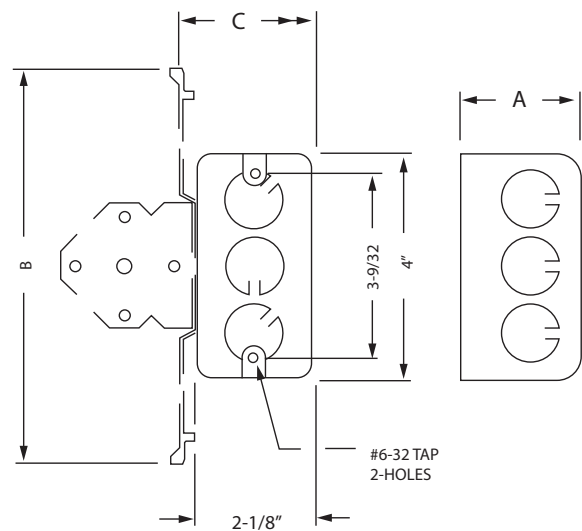

GENERAL PRODUCT INFORMATION

Wiring System: _____ Conduit

CONFIGURATION

- End Knockouts: _____ (2) 1/2 in.
- Bracket Type: _____ TS, for Metal or Wood Studs
- Bracket Setback: _____ 1/2 in.
- Drawn or Welded: _____ Drawn
- Raised Ground: _____ Yes
- Side Knockout(s): _____ (3) 1/2 in.
- Bottom Knockouts(s): _____ (3) 1/2 in.

DRAWING DIMENSIONS

- Dimension A: _____ 1-7/8 in.
- Dimension B: _____ 7 in.
- Dimension C: _____ 2-3/8 in.

PRODUCT MEASUREMENTS

- Depth: _____ 1-7/8 in.
- Cubic Inches (cm3): _____ 13.0 (213.0)
- Wt. Ea. (Lbs.): _____ 0.601
- Product Length (in.): _____ 1.94
- Product Width (in.): _____ 7.00
- Product Height (in.): _____ 2.38