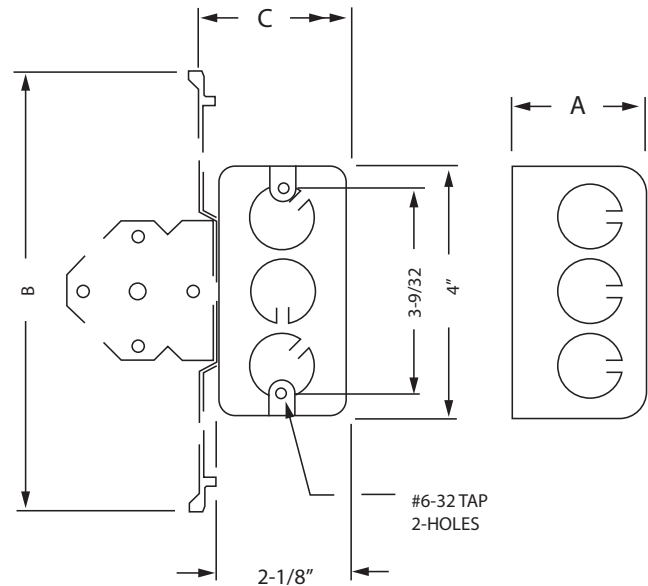

DRAWING DIMENSIONS

Dimension A: 2-1/8 in.

PRODUCT MEASUREMENTS

- Depth: _____ 2-1/8 in.
- Cubic Inches (cm³): _____ 16.5 (270.4)
- Wt. Ea. (Lbs.): _____ 0.612
- Product Length (in.): _____ 2.19
- Product Width (in.): _____ 4.00
- Product Height (in.): _____ 2.13

PACKAGING

- PKG: _____ 50
- UPC Number: _____ 837654073148

ELECTRICAL BOXES & COVERS

400 MARTIN LUTHER KING JR WAY, BRIDGETON, NJ 08302
PHONE : (718).338.1851 FAX : (718).228.1851
orders@ammoelectric.com