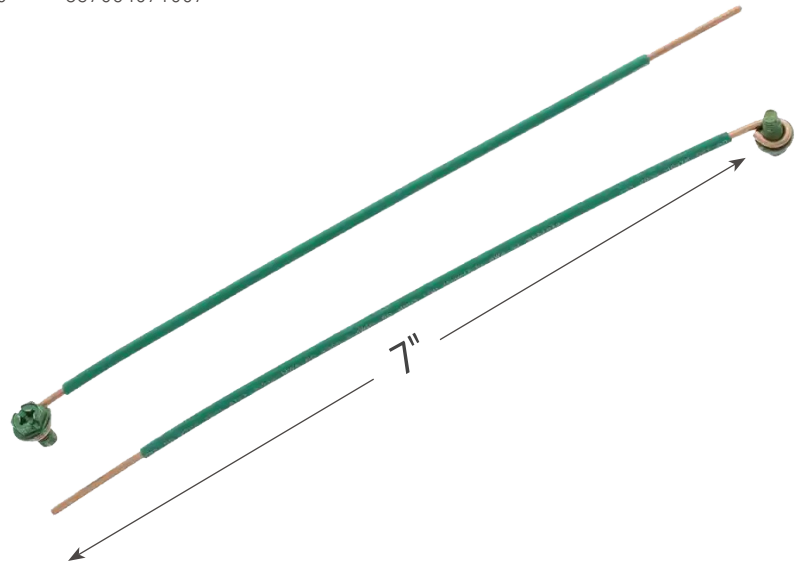

CATEGORY
**ELECTRICAL
FITTINGS**

AMMO ITEM #

AR996

Company: _____
Job: _____ #Item: _____
Notes: _____

Green Ground Screw

APPLICATION

Use to ground receptacles to steel boxes

MATERIAL

Insulated solid copper wire

| AMMO# | SIZE | WEIGHT (G) | INNER | MASTER | UPC |
|-------|--------------|------------|-------|--------|--------------|
| AR996 | 10-32 X 3/8" | 9.6 | 100 | 1000 | 837654071007 |