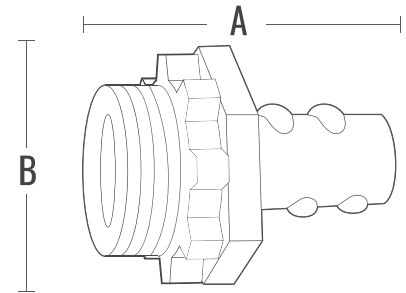

### APPLICATION

- Indoor use only
- Use to connect flexible metallic conduit to steel outlet box, load center or other metal enclosure

### FEATURES

Screw in type with insulated throat

### MATERIAL

Zinc die cast

AMMO#	SIZE	A (in)	B (in)	WEIGHT (g)	INNER	MASTER	UPC
ARBFCS-38IT	3/8"	1.24	1.10	20.5	50	500	837654117460
ARBFCS-50IT	1/2"	1.32	1.10	22	50	500	837654117477
ARBFCS-75IT	3/4"	1.58	1.36	36	25	250	837654117484
ARBFCS-100IT	1"	1.82	1.69	58	25	250	837654117491
ARBFCS-125IT	1-1/4"	2.06	2.12	105	10	100	837654117507
ARBFCS-150IT	1-1/2"	2.31	2.37	137	10	40	837654117514
ARBFCS-200IT	2"	2.52	2.90	192	10	40	837654117521