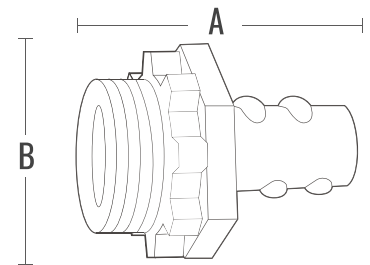

CATEGORY
**ELECTRICAL
FITTINGS**

AMMO ITEM #

ARBFCS

Company: _____
 Job: _____ #Item: _____
 Notes: _____

BX Flex Connectors Screw-In Type

APPLICATION

- Indoor use only
- Use to connect flexible metallic conduit to steel outlet box, load center or other metal enclosure

FEATURES

Screw in type

MATERIAL

Zinc die cast

AMMO#	SIZE	A (in)	B (in)	WEIGHT (lb)	INNER	MASTER	UPC
ARBFCS-38	3/8"	1.24	1.10	0.04	50	500	837654117392
ARBFCS-50	1/2"	1.32	1.10	0.04	50	500	837654117408
ARBFCS-75	3/4"	1.58	1.36	0.07	25	250	837654117415
ARBFCS-100	1"	1.82	1.69	0.12	25	250	837654117422
ARBFCS-125	1-1/4"	2.06	2.12	0.22	10	100	837654117439
ARBFCS-150	1-1/2"	2.31	2.37	0.29	10	40	837654117446
ARBFCS-200	2"	2.52	2.90	0.41	10	40	837654117453