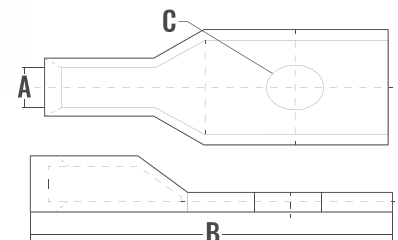

CERTIFICATIONS

- RoHS
- CE
- UL Listed

STRUT & GROUND

400 MARTIN LUTHER KING JR WAY, BRIDGETON, NJ 08302
PHONE : (718).338.1851 FAX : (718).228.1851
orders@ammoelectric.com

www.ammoelectric.com