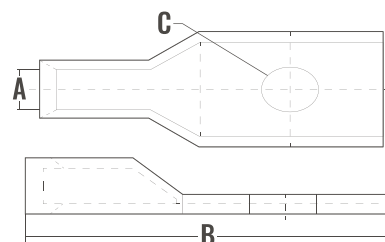

CERTIFICATIONS

- RoHS
- CE
- UL Listed

STRUT & GROUND

Ammo Electric Inc.

400 MARTIN LUTHER KING JR WAY, BRIDGETON, NJ 08302

PHONE : (718).338.1851 FAX : (718).228.1851

orders@ammoelectric.com

www.ammoelectric.com