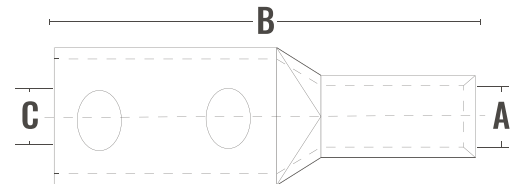

CERTIFICATIONS

- RoHS
- CE
- UL Listed

STRUT & GROUND

400 MARTIN LUTHER KING JR WAY, BRIDGETON, NJ 08302
PHONE : (718).338.1851 FAX : (718).228.1851
orders@ammoelectric.com

www.ammoelectric.com