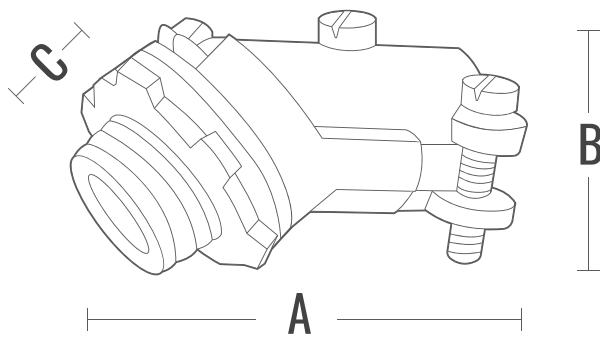

CATEGORY
**ELECTRICAL
FITTINGS**

AMMO ITEM #
ARBXFC-3845

Company: _____
Job: _____ #Item: _____
Notes: _____

BX, Flex Connectors 45° - Squeeze Type

APPLICATION

- Indoor use only
- In a dry location, use to connect flexible metallic conduit, AC and steel MC cable to a steel outlet box or other metal enclosure

FEATURES

Squeeze type

MATERIAL

- Zinc die cast
- Zinc plated steel strap

AMMO#	SIZE	A (in)	B (in)	C (in)	WEIGHT (g)	INNER	MASTER	UPC
ARBXFC-3845	3/8"	1.588	1.132	.382	35.52	50	500	837654117859

ELECTRICAL FITTINGS