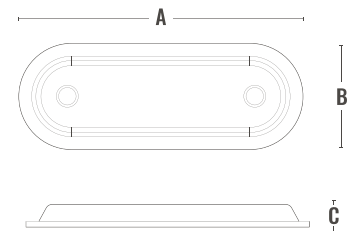

**Conduit body cover with integral gasket****APPLICATION**

To cover conduit body opening

FEATURES

- Raised dome affords additional wiring room
- Captive steel screws

MATERIALS

- Gray iron
- Silicone gasket
- Stainless steel screws

FINISH

Panton 427C

CERTIFICATION

UL 514A

AMMO#	SIZE	A (in)	B (in)	C (in)	WEIGHT (g)	PKG	UPC
ARCBC-50GLT	1/2"	3.688	1.375	0.250	142	10	837654112892
ARCBC-75GLT	3/4"	4.313	1.563	0.250	167	10	837654112908
ARCBC-100GLT	1"	5.063	1.938	0.250	281	5	837654112915
ARCBC-125GLT	1-1/4"	5.563	2.250	0.250	363	5	837654112922
ARCBC-150GLT	1-1/2"	6.063	2.500	0.250	470	5	837654112939
ARCBC-200GLT	2"	7.063	3.063	0.250	625	5	837654112946
ARCBC-250/300GLT	2-1/2"/3"	9.063	4.250	0.500	1070	1	837654112953
ARCBC-350/400GLT	3-1/2"/4"	11.963	5.313	0.500	1543	1	837654112960