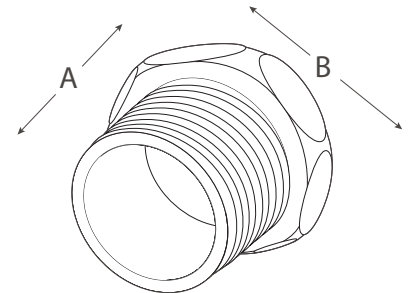

CATEGORY
ELECTRICAL
FITTINGS

AMMO ITEM #

ARCNM-I

Company: _____

Job: _____ #Item: _____

Notes: _____

Rigid Conduit Nipples With Insulated Throat - Malleable Iron

A nipple is a short pipe fitting, which creates a path for wires between two electrical boxes

FEATURES

- Insulated throat protects against abrasion damage
- Threaded NPSM for Rigid conduit and IMC
- Use with locknuts

APPLICATION

Serves as a short raceway between enclosures

MATERIAL

Malleable iron

AMMO#	THREAD HOLE	A (In)	B (In)	WEIGHT (G)	INNER	MASTER	UPC
ARCNM-50I	1/2"	.68	1.02	18.8	100	1000	837654114742
ARCNM-75I	3/4"	1	1.29	31.6	50	500	837654114759
ARCNM-100I	1"	.87	1.53	50.5	25	250	837654114766
ARCNM-125I	1-1/4"	.94	1.89	98	25	250	837654114773
ARCNM-150I	1-1/2"	.91	2.30	108.7	10	100	837654114780
ARCNM-200I	2"	1.07	2.88	148.5	10	40	837654114797
ARCNM-250I	2-1/2"	1.38	3.39	269	10	40	837654114803
ARCNM-300I	3"	1.44	4.06	431.5	10	40	837654114810
ARCNM-350I	3-1/2"	1.47	4.61	515	10	40	837654114827
ARCNM-400I	4"	1.47	5.15	712	5	20	837654114834