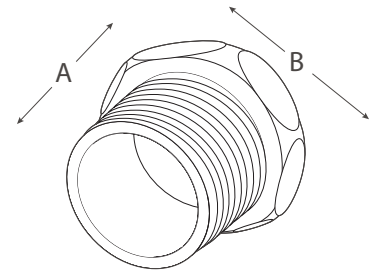

CATEGORY
ELECTRICAL
FITTINGS

AMMO ITEM #

ARCNM

Company: _____

Job: _____ #Item: _____

Notes: _____

Rigid Conduit Nipples Malleable Iron

A nipple is a short pipe fitting, which creates a path for wires between two electrical boxes

FEATURES

- Threaded NPSM for Rigid conduit and IMC
- Use with locknuts
- Also available with insulated throat

APPLICATION

Serves as a short raceway between enclosures

MATERIAL

Malleable iron

AMMO#	THREAD HOLE	A (in)	B (in)	WEIGHT (g)	INNER	MASTER	UPC
ARCNM-50	1/2"	.68	1.02	18.5	100	1000	837654068991
ARCNM-75	3/4"	.75	1.29	31	50	500	837654069004
ARCNM-100	1"	.87	1.53	49.5	25	250	837654069011
ARCNM-125	1-1/4"	.94	1.89	86	25	250	837654069028
ARCNM-150	1-1/2"	.91	2.30	105.7	10	100	837654069035
ARCNM-200	2"	1.07	2.88	145.1	10	40	837654069042
ARCNM-250	2-1/2"	1.38	3.39	263.3	10	40	837654069059
ARCNM-300	3"	1.44	4.06	424.3	10	40	837654069066
ARCNM-350	3-1/2"	1.47	4.61	506.3	10	40	837654069073
ARCNM-400	4"	1.47	5.15	701.8	5	20	837654069080
ARCNM-500	5"	2.352	6	8756	1	1	837654114728
ARCNM-600	6"	2.18	7	11418	1	1	837654114735