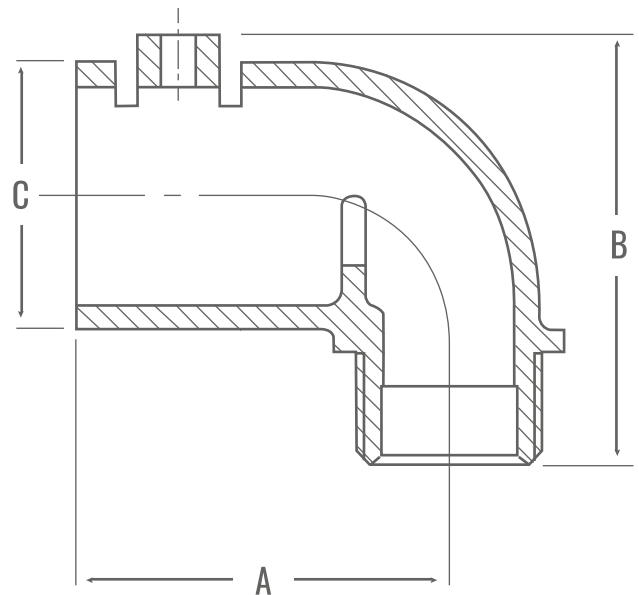

AMMO#	SIZE	A (in)	B (in)	C (in)

ARDTB90-38I	3/8"	1-3/4	2-1/16	1
ARDTB90-50I	1/2"	2-1/8	2-1/4	1-1/4
ARDTB90-75I	3/4"	2-1/2	2-1/2	1-3/8
ARDTB90-100I	1"	2-13/16	2-7/8	1-11/16

AMMO#	WEIGHT	INNER	MASTER	UPC

ARDTB90-38I	79	50	300	837654109779
ARDTB90-50I	124	25	150	837654109786
ARDTB90-75I	156	20	120	837654109793
ARDTB90-100I	242	5	60	837654109809