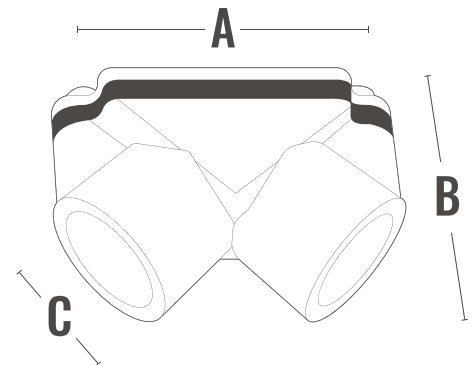

- Enables sharp 90° turns in conduit where wires must be continuously pulled around the turn
- Smooth, defect free interior ensures wires will not be damaged from abrasion
- Not used for wire splices

FEATURE

Meets NEMA TC 3 requirements

MATERIAL

- PVC
- Gasket: Closed cell rubber
- Screws: Zinc plated steel

MEASUREMENTS

Size: _____ 3/4"
 A: _____ 2.50 in
 B: _____ 1.625 in
 C: _____ 1.0625 in

PACKAGING

Weight: _____ 40 g
 PKG: _____ 50
 UPC Number: _____ 837654110300