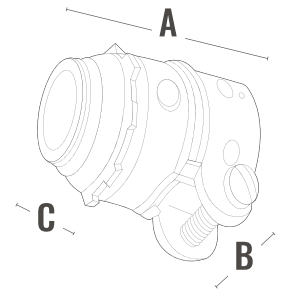

CATEGORY
**ELECTRICAL
 FITTINGS**
 AMMO ITEM #
ARFCNS-I

Company: _____
 Job: _____ #Item: _____
 Notes: _____

Straight Squeeze Type With Insulated Throat

APPLICATIONS

- Indoor use only
- In a dry location, use to connect flexible metallic conduit and steel AC cable to a steel outlet box, load center or other metal enclosure

FEATURE

Squeeze type straight with insulated throat

MATERIAL

Zinc die cast

AMMO#	SIZE	A (in)	B (in)	C (in)	WEIGHT (g)	INNER	MASTER	UPC
ARFCNS-50I	1/2"	1.48	0.54	1.08	33	25	250	837654068571
ARFCNS-75I	3/4"	1.66	0.57	1.25	45	25	250	837654068581
ARFCNS-100I	1"	1.77	0.56	1.52	70	10	100	837654068595
ARFCNS-125I	1-1/4"	1.81	0.58	1.85	75	10	100	837654068601
ARFCNS-150I	1-1/2"	2.07	0.69	2.15	133	5	50	837654068618
ARFCNS-200I	2"	2.18	0.69	2.66	196	10	40	837654068625