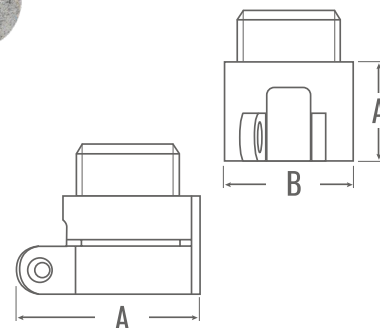

CATEGORY
**ELECTRICAL
 FITTINGS**
 AMMO ITEM #
ARFCNS-MI

Company: _____

Job: _____ #Item: _____

Notes: _____

Straight Squeeze Type Bx-Flex Connector

APPLICATION

- In a dry location, use to connect flexible metallic conduit and AC and MC cable to a steel outlet box, load center or other metal enclosure
- The 3/8" can also be used with steel and aluminum MC cable
- 3/8" size fits 1/2" knockout

FEATURES

Squeeze type straight

MATERIAL

Malleable iron

AMMO#	SIZE	A (in)	B (in)	C (in)	WEIGHT (g)	INNER	MASTER	UPC
ARFCNS-38MI	3/8"	1	7/16	1-5/8	38	25	250	837654109939
ARFCNS-50MI	1/2"	1	7/16	1-5/8	70	25	250	837654109946
ARFCNS-75MI	3/4"	1-1/8	1/2	1-3/4	84	25	250	837654109953
ARFCNS-100MI	1"	1-1/8	9/16	2-1/8	126	10	100	837654109960
ARFCNS-125MI	1-1/4"	1-3/16	9/16	2-3/16	186	10	100	837654109977
ARFCNS-150MI	1-1/2"	1-7/8	5/8	2-1/4	304	5	50	837654109984
ARFCNS-200MI	2"	2	3/4	2-11/16	500	-	20	837654109991
ARFCNS-250MI	2-1/2"	2-1/16	7/8	3-5/16	770	-	10	837654110003
ARFCNS-300MI	3"	2-1/8	1-1/16	3-7/8	940	-	2	837654110010
ARFCNS-350MI	3-1/2"	3-3/4	1-5/16	6-1/2	2200	-	1	837654110027
ARFCNS-400MI	4"	4-1/8	1-1/2	7-1/4	3030	-	1	837654110034