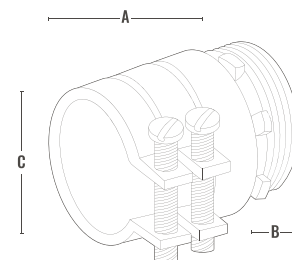

CATEGORY
**ELECTRICAL
FITTINGS**

AMMO ITEM #

ARFCNS-TMI

Company: _____

Job: _____ #Item: _____

Notes: _____

Straight Insulated Squeeze Type BX-Flex Connector

APPLICATIONS

- Indoor use only
- In a dry location, use to connect flexible metallic conduit and AC and MC cable to a steel outlet box, load center or other metal enclosure

FEATURE

Squeeze type straight

MATERIALS

- Malleable iron
- Zinc plated

AMMO#	SIZE	A (in)	B (in)	C (in)	WEIGHT (g)	INNER	MASTER	UPC
ARFCNS-38TMI	3/8"	1.000	0.483	1.625	70	25	250	837654111093
ARFCNS-50TMI	1/2"	1.000	0.483	1.625	84	25	250	837654111109
ARFCNS-75TMI	3/4"	1.125	0.500	1.750	50	10	250	837654111116
ARFCNS-100TMI	1"	1.125	0.563	2.125	186	10	100	837654111123
ARFCNS-125TMI	1-1/4"	1.188	0.563	2.188	186	5	100	837654111130
ARFCNS-150TMI	1-1/2"	1.875	0.625	2.250	304	-	50	837654111147
ARFCNS-200TMI	2"	2.000	0.750	2.688	500	-	20	837654111154
ARFCNS-250TMI	2-1/2"	2.063	0.875	3.313	770	-	10	837654111161
ARFCNS-300TMI	3"	2.125	1.063	3.875	940	-	2	837654111178
ARFCNS-350TMI	3-1/2"	3.750	3.131	6.500	2200	-	1	837654111185
ARFCNS-400TMI	4"	4.125	1.500	7.250	3030	-	1	837654111192