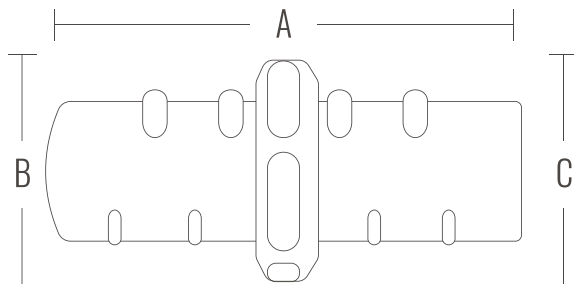

CATEGORY
ELECTRICAL
FITTINGS

AMMO ITEM #

ARFLEXC

Company: _____
Job: _____ #Item: _____
Notes: _____

Screw In Type Flex Coupling

APPLICATION

- Indoor use only
- Use to join two pieces of flexible metallic conduit

FEATURES

Screw in coupling

MATERIAL

Zinc die cast

AMMO#	SIZE	A (in)	B (in)	C (in)	WEIGHT (g)	INNER	MASTER	UPC
ARFLEXC-50	1/2"	1.80	.92	1.062	16.98	50	500	837654117798
ARFLEXC-75	3/4"	2.09	1.12	1.372	28	25	250	837654117804
ARFLEXC-100	1	2.41	1.37	1.687	49.9	25	250	837654117811
ARFLEXC-125	1-1/4"	2.74	1.81	2.125	95.7	10	100	837654117828
ARFLEXC-150	1-1/2"	3.05	2.12	2.375	141.6	10	40	837654117835
ARFLEXC-200	2"	3.27	2.67	2.937	210	10	40	837654117842