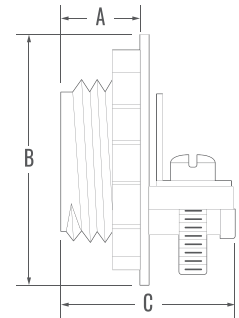

CATEGORY
**ELECTRICAL
FITTINGS**

AMMO ITEM #

ARSCBF-38ZC

Company: _____

Job: _____ #Item: _____

Notes: _____

3/8" Two Screw Clamp Type Duplex Connector

APPLICATION

To terminate regular wall steel or aluminum flexible conduit to a 1/2 " knockout in a dry box or enclosure

FEATURES

- End stopped
- Male hub threads NPS
- Provided with locknut
- Combination head screw

MATERIAL

Zinc Die Cast

CERTIFICATION

cULus listed

AMMO#	SIZE	A (in)	B (in)	C (in)	WEIGHT (g)	WEIGHT (lbs)	INNER	MASTER	UPC
ARSCBF-38ZC	3/8"	0.36	0.92	0.77	19.2	0.04	100	1000	837654118528

ELECTRICAL FITTINGS

1000 COMMERCE CENTER DR ELKTON MD 21921
PHONE : (718).338.1851 FAX : (718).228.1851
orders@ammoelectric.com