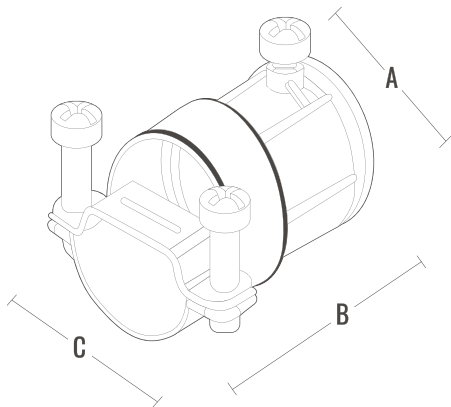

CATEGORY
**ELECTRICAL
FITTINGS**

AMMO ITEM #

**ARSCTF
50-100**

Company: _____
Job: _____ #Item: _____
Notes: _____

Set Screw EMT to Flex Zinc Die Cast Connector

FEATURES

- Tri combo screw
- Set screw to clamp type
- EMT to flex combination coupling

APPLICATIONS

- Indoor use only
- Use to join EMT conduit to flexible metal conduit

MATERIAL

- Zinc die cast
- Zinc plated steel strap

AMMO#	SIZE	A (In)	B (In)	C (In)	WEIGHT (g)	INNER	MASTER	UPC
ARSCTF-50	1/2"	1.13	1.66	1.58	52.8	25	250	837654105795
ARSCTF-75	3/4"	1.34	1.91	1.81	58.4	10	100	837654105801
ARSCTF-100	1"	1.58	2.19	2.13	75.00	5	50	837654105818