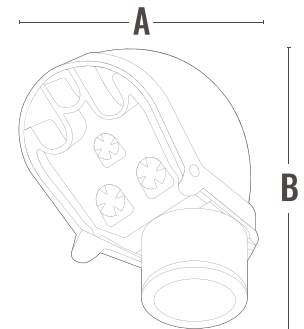

APPLICATIONS

- Sometimes called a weather head, it prevents rainwater from entering the conduit
- Installed on a vertical conduit, usually outdoors, to receive open wires from an electrical service line

FEATURES

- Weather resistant
- High tensile and impact strength

MATERIAL

PVC

AMMO#	SIZE	A (in)	B (in)	WEIGHT (g)	PKG	UPC
ARSPVC-125	1-1/4"	5.25	4.25	293	20	837654110225
ARSPVC-150	1-1/2"	6.75	5.75	267	20	837654110232
ARSPVC-200	2"	6.75	5.75	413	5	837654110249
ARSPVC-250	2-1/2"	14	9	1879	5	837654110256