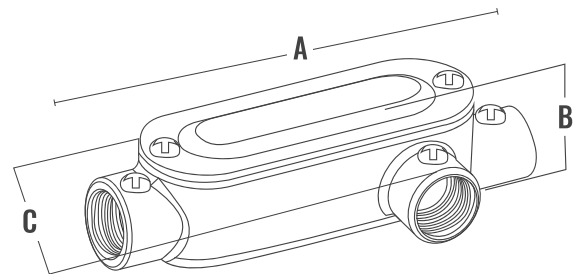

APPLICATIONS

- Act as pull outlets for conductors being installed
- Make bends and change direction for conduit system
- Provide opening for splicing
- Allow for branch connection runs
- Provide for access to conductors for future maintenance and system changes

FEATURES

- Die cast copper-free aluminum construction is lightweight and corrosion resistant for long reliable service
- Epoxy powder coat finish provides additional corrosion resistance in a good appearance
- Flat back suitable for mounting on surface
- Provide flexible choices for orders, supply with separate bodies or as assembly
- Rated for Wet Locations when used with cover and gasket to join threaded Rigid conduit

MATERIALS

- Body: die cast aluminum
- Covers: stamped steel

CERTIFICATIONS

- UL Standard: 514A
- CSA-C22.2 No. 45.2

AMMO#	SIZE	A (in)	B (in)	C (in)	WEIGHT (g)	PKG	UPC
ARTE-50CF	1/2"	4.72	1.37	2.03	111	50	837654075005
ARTE-75CF	3/4"	5.57	1.62	2.33	145	50	837654075012
ARTE-100CF	1"	6.46	1.90	2.70	211	25	837654071779
ARTE-125CF	1-1/4"	8.52	2.77	3.63	435	10	837654071786
ARTE-150CF	1-1/2"	8.52	2.77	3.63	546	10	837654071793
ARTE-200CF	2"	10.83	3.33	3.98	1460	2	837654071809
ARTE-250CF	2-1/2"	13.50	4.06	5.82	1470	1	837654075067
ARTE-300CF	3"	13.50	4.68	5.82	1660	1	837654075074
ARTE-350CF	3-1/2"	15.93	5.45	7.06	3400	1	837654075081
ARTE-400CF	4"	15.93	5.54	7.06	3170	1	837654075098