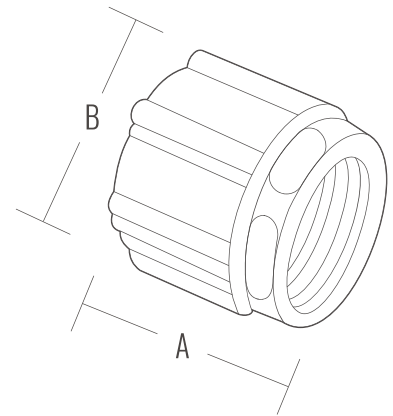

CATEGORY
**ELECTRICAL
 FITTINGS**
 AMMO ITEM #
ARTPC-S

Company: _____
 Job: _____ #Item: _____
 Notes: _____

Rigid Couplings Three Piece Type

APPLICATION

• Use as a threaded coupling between lengths of threaded Rigid or IMC conduit

FEATURES

For threaded Rigid or IMC conduit

MATERIAL

Zinc Plated Steel

AMMO#	SIZE	A (in)	B (in)	WEIGHT (g)	INNER	MASTER	UPC
ARTPC-50S	1/2"	1.43	1.36	135	20	200	837654120316
ARTPC-75S	3/4"	1.63	1.58	196	10	100	837654120323
ARTPC-100S	1	1.81	1.89	290	5	50	837654120330
ARTPC-125S	1-1/4"	2.19	2.38	415	5	50	837654120347
ARTPC-150S	1-1/2"	2.31	2.83	665	3	30	837654120354
ARTPC-200S	2"	2.44	3.29	825	-	20	837654120361