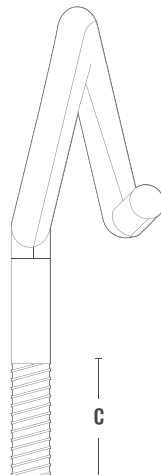

CATEGORY

STRUT & GROUND

AMMO ITEM #

ARWBR

Company: _____
 Job: _____ #Item: _____
 Notes: _____

Threaded Bridle Ring

APPLICATION

Threaded bridle rings are used to support communication cables and other low voltage wires

MATERIALS

Steel

FEATURES

Combine bridle rings with other fasteners to support cables from flange, purlin, drop wire, t-grid, etc

CERTIFICATIONS

- UL File: NO.E477235
- UL Standard: 2239

AMMO#	SIZE	A (in)	B (in)	C (in)	WEIGHT (g)	PKG	UPC
ARWBR75	0.75"	1.97	1.10	.512	11.10	100	837654116838
ARWBR125	1.25"	2.62	1.57	.512	15.60	100	837654067260