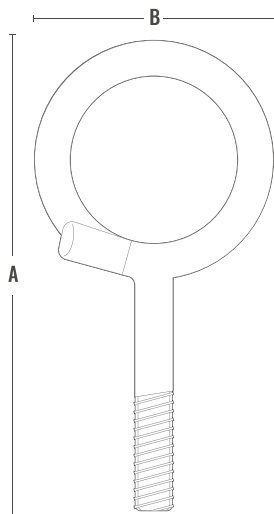

CATEGORY

STRUT & GROUND

AMMO ITEM #

ARWBR

Company: _____
 Job: _____ #Item: _____
 Notes: _____

Threaded Bridle Ring

APPLICATION

Threaded bridle rings are used to support communication cables and other low voltage wires

MATERIALS

Steel

FEATURES

Combine bridle rings with other fasteners to support cables from flange, purlin, drop wire, t-grid, etc

CERTIFICATIONS

- UL File: NO.E477235
- UL Standard: 2239

AMMO#	SIZE	A (in)	B (in)	C (in)	WEIGHT (g)	PKG	UPC
ARWBR75	0.75"	1.97	1.10	.512	11.10	100	837654116838
ARWBR125	1.25"	2.62	1.57	.512	15.60	100	837654067260