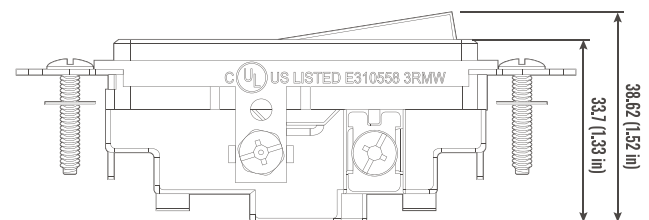

PACKAGING

- Inner: _____ 10
- Master: _____ 100
- UPC Number: _____ 837654105276

WIRING & DEVICES

400 MARTIN LUTHER KING JR WAY, BRIDGETON, NJ 08302
PHONE : (718).338.1851 FAX : (718).228.1851
orders@ammoelectric.com

www.ammoelectric.com