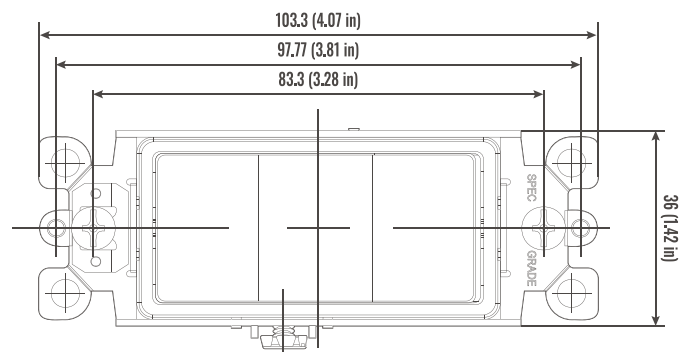

PACKAGING

- Inner: _____ 10
- Master: _____ 100
- UPC Number: _____ 837654105276

WIRING & DEVICES

400 MARTIN LUTHER KING JR WAY, BRIDGETON, NJ 08302
PHONE : (718).338.1851 FAX : (718).228.1851
orders@ammoelectric.com

www.ammoelectric.com