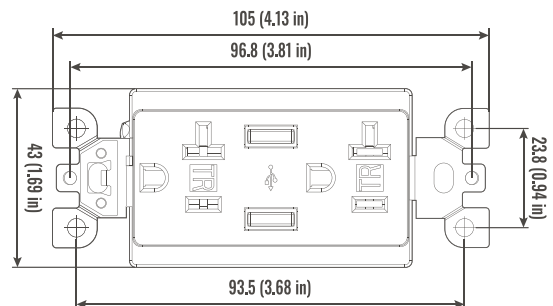

MATERIALS

- PC
- Copper

CERTIFICATION

- UL 498
- CSA C22.2 No. 42-10

PRODUCT SPECIFICATIONS

- Size: _____ 105*43*45 mm
- Wt. Ea: _____ 111 g
- Color: _____ Ivory

PACKAGING

- Inner: _____ 10
- Master: _____ 100
- UPC Number: _____ 837654114698