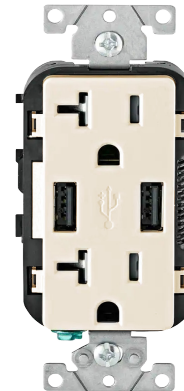

CATEGORY

WIRING
DEVICES

AMMO ITEM #

DRTRUSB20-IV

Company: _____

Job: _____ #Item: _____

Notes: _____

Residential Receptacles

**Decorator Receptacle, 20A-125V, Tamper resistant, Dual USB
Charger Output 4.8A**

APPLICATIONS

- Cafes
- Labs
- Office
- Hospital Kitchens
- Bedrooms Hotels
- Restaurants
- Meeting Rooms

FEATURES

- 2 USB ports with a super high-current power of 4.8 Amp, 5VDC
- Charge most compatible electrical device directly without an adapter
- Tamper-Resistant Shutters provide compliance with 2011 NEC Code
- Replace a standard duplex receptacle
- Back and side wire for easy installation

MATERIALS

- PC
- Copper

CERTIFICATION

- UL 498
- CSA C22.2 No. 42-10

PRODUCT SPECIFICATIONS

- Size: _____ 105*43*45 mm
- Wt. Ea: _____ 111 g
- Color: _____ Ivory

PACKAGING

- Inner: _____ 10
- Master: _____ 100
- UPC Number: _____ 837654114698