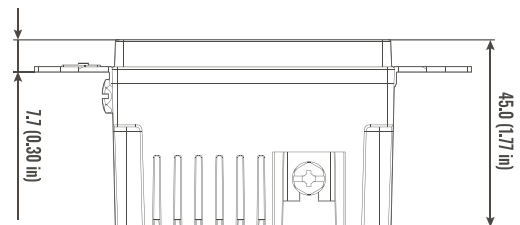

MATERIALS

- PC
- Copper

CERTIFICATION

- UL 498
- CSA C22.2 No. 42-10

PRODUCT SPECIFICATIONS

- Size: _____ 105*43*45 mm
- Wt. Ea: _____ 111 g
- Color: _____ Ivory

PACKAGING

- Inner: _____ 10
- Master: _____ 100
- UPC Number: _____ 837654114698