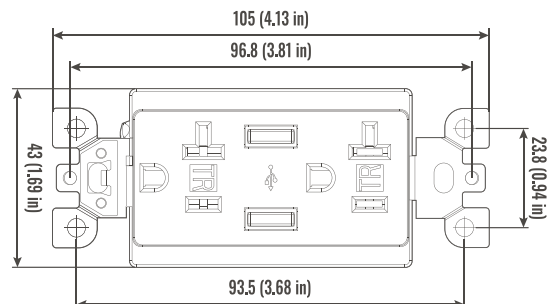

PACKAGING

- Inner: _____ 10
- Master: _____ 100
- UPC Number: _____ 837654114704

WIRING & DEVICES

400 MARTIN LUTHER KING JR WAY, BRIDGETON, NJ 08302
PHONE : (718).338.1851 FAX : (718).228.1851
orders@ammoelectric.com

www.ammoelectric.com