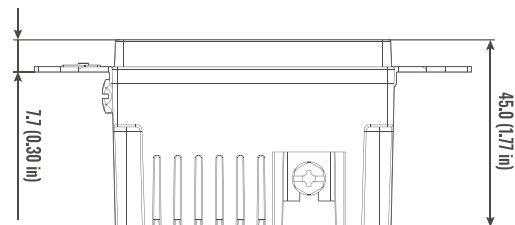

PACKAGING

- Inner: _____ 10
- Master: _____ 100
- UPC Number: _____ 837654114704

WIRING & DEVICES

400 MARTIN LUTHER KING JR WAY, BRIDGETON, NJ 08302
PHONE : (718).338.1851 FAX : (718).228.1851
orders@ammoelectric.com

www.ammoelectric.com