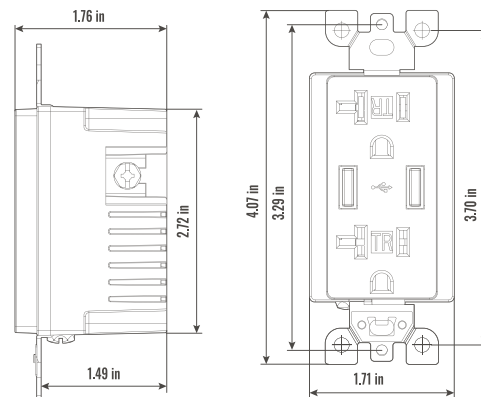

MATERIAL

- Face: Thermoplastic
- Body: Thermoplastic
- 0.8mm thick high-precision phosphorus bronze
- 1.2mm thick galvanized steel bracket
- Silver alloy contacts with 30 silver layer thick
- Coated PC board with Smart chip MCU to protect critical components from moisture
- Environmental: Flammability UL-94 V2 Rating

AMMO#	USB TYPE	USB RATING	USB PORT MAX	NEMA	WEIGHT (g)	PKG	UPC
TR-USB20-WH	Type A + Type A	5V 4.2 A 21W	USB A: 5V DC 2.4A USB A: 5V DC 2.4A	5-15R	158	50	837654114575

WIRING & DEVICES

400 MARTIN LUTHER KING JR WAY, BRIDGETON, NJ 08302
 PHONE : (718).338.1851 FAX : (718).228.1851
 orders@ammoelectric.com