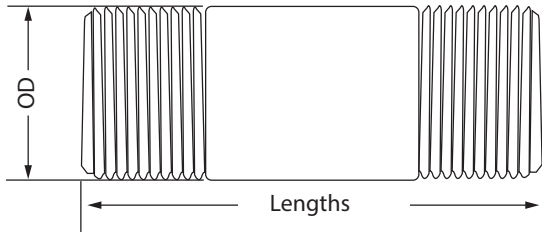

CATEGORY

NEC (Nipples, Elbows & Couplings)

AMMO ITEM #

ARCN

Company: _____
 Job: _____ #Item: _____
 Notes: _____

Conduit Nipples Galvanized Steel

FEATURES

- Hot-dip galvanized outside and inside, inhibit white rust and increase corrosion resistance
- High strength ductile steel for long life and easy bending
- Provides smooth, continuous raceways for fast wire-pulling

TYPE C CLOSE	AMMO#	SIZE	OD	WEIGHT (g)	UPC
	ARCN-50C	1/2	0.84	0.022	837654102763
	ARCN-75C	3/4	1.015	0.040	837654102886
	ARCN-100C	1	1.315	0.052	837654103005
	ARCN-125C	1-1/4	1.66	0.092	837654103111
	ARCN-150C	1-1/2	1.9	0.126	837654103227
	ARCN-200C	2	2.375	0.205	837654103333
	ARCN-250C	2-1/2	2.875	0.259	837654103449
	ARCN-300C	3	3.5	0.410	837654103531
	ARCN-350C	3-1/2	4	0.570	837654103623
ARCN-400C	4	4.5	0.612	837654103692	