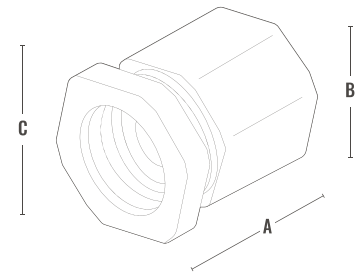

Use as a threaded coupling between lengths of threaded Rigid or IMC conduit

FEATURES

- Heavy duty casting
- Concrete tight
- Direct burial without tape
- Couple conduits when conduit cannot be turned
- Color: Pantone 427C

MATERIAL

Malleable iron

CERTIFICATION

UL 514B

AMMO#	SIZE	A (in)	B (in)	C (in)	WEIGHT (g)	INNER	MASTER	UPC
ARTPC-50	1/2"	1.313	1.375	1.375	0.108	20	200	837654070048
ARTPC-75	3/4"	1.563	1.563	1.563	0.161	10	100	837654070055
ARTPC-100	1"	1.625	1.875	1.875	0.240	5	50	837654070062
ARTPC-125	1-1/4"	2.125	2.375	2.375	0.425	5	50	837654070079
ARTPC-150	1-1/2"	2.375	2.813	2.813	0.772	3	30	837654070086
ARTPC-200	2"	2.625	3.313	3.313	1.064	-	20	837654070093
ARTPC-250	2-1/2"	3.125	4.063	4.063	1.950	-	10	837654070109
ARTPC-300	3"	3.188	4.688	4.688	2.040	-	5	837654070116
ARTPC-350	3-1/2"	3.563	5.063	5.063	2.560	-	5	837654070123
ARTPC-400	4"	4.000	5.750	5.750	3.328	-	2	837654070130
ARTPC-500	5"	4.000	7.250	7.250	4.920	-	1	837654070147