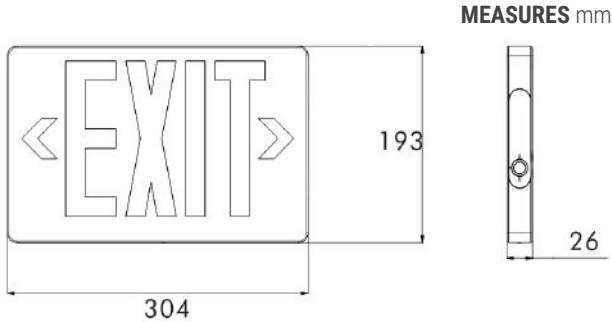

MEASUREMENTS

- The Ac Voltage: _____ 120-277V / 60hz
- Input Power: _____ 1.1w
- Ac Charging Current: _____ 20mA
- Luminous Flux: _____ 5Lm
- Color Temperature: _____ 1001k