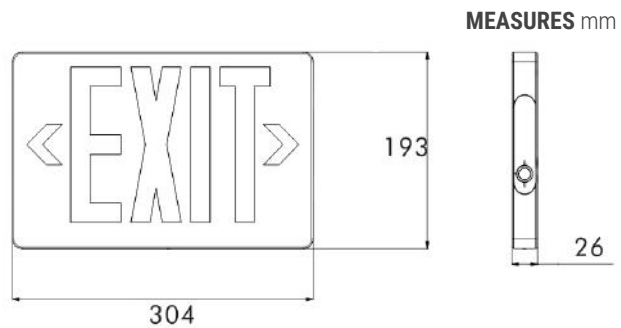

MEASUREMENTS

- The Ac Voltage: _____ 120-277V / 60hz
- Input Power: _____ 1.1w
- Ac Charging Current: _____ 20mA
- Luminous Flux: _____ 5Lm
- Color Temperature: _____ 1001k