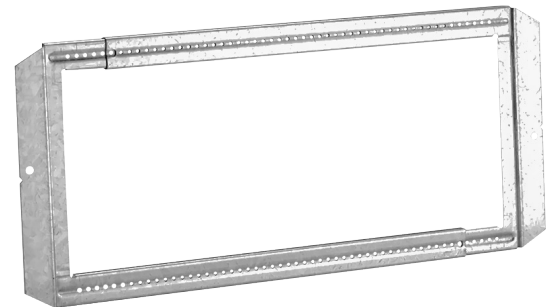

CATEGORY
**ELECTRICAL
BOXES**

AMMO ITEM #

ARSSB-T5

Company: _____

Job: _____ #Item: _____

Notes: _____

Simple Support Bracket Fit

APPLICATION

- Expands from 15" to 25" to suit all common wall stud and hard lid ceiling cavities
- First telescoping bracket to accept 4", 4-11/16" and 5" square boxes
- Quickly and easily mount junction boxes anywhere between studs, via snap-on Adapters
- Rigid, double-rail design requires no extra back support – even at full extension! Up to three outlet boxes between 24" stud bays

FEATURE

- Mount boxes between studs or overhead between hard lid ceiling joists
- Install boxes quickly with snap-on Adapters
- Slide junction box to critical position
- Add and remove boxes without detaching from studs or disassembling bracket
- Mounts up to three junction boxes between 24" wall studs
- Rigidity eliminates need for far-side back support
- Horizontal pin-holes provide quick starting point for screws
- Compatible with UL Adjustable Rings
- Ideal for Prefabrication: collapse and expand without removing junction boxes or adapters
- Recommended for use with boxes 2-1/8" deep or deeper