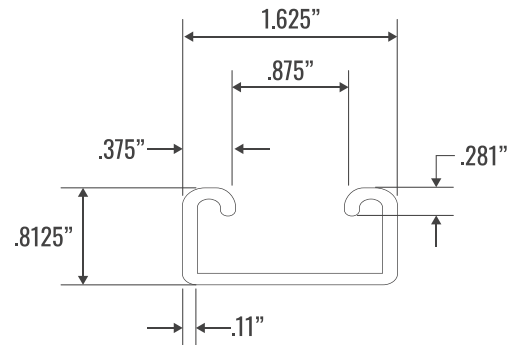

CATEGORY

**STRUT &
THREADED ROD**

AMMO ITEM #

U-ARSTSL13/1612HDG

Company: _____
 Job: _____ #Item: _____
 Notes: _____

**USA Strut Channel,
OVAL SLOTTED, SHALLOW, 12 GAUGE**

FEATURES

- Proudly Made in the USA
- Effective Properties incorporate
- Strength increase from Cold Forming
- Safety Factor for Beams is 1.67
- Safety Factor for Columns is 1.80

GROSS PROPERTIES

- Net Area (at 0.56" Hole): _____ .3296 in²
- Moment of Intertia Iy: _____ .1388 in⁴
- Section Modulus Sy: _____ .1708 in³
- Radius of Gyration ry: _____ .6489 in
- Moment of Intertia Ix: _____ .02674 in⁴
- Section Modulus Sx (top): _____ .06322 in³
- Section Modulus Sx (bot): _____ .06864 in³
- Radius of Gyration rx: _____ .2848 in

STANDARD MATERIAL

- Hot-Dip Galvanized

CERTIFICATION

- AISI S240-20

AMMO#	PHYSICAL PROPERTIES								
	SIZE	WEB DEPTH	FLANGE	RETURN	AREA (in ²)	WEIGHT (plf)	GAUGE	PKG	UPC
U-ARSTSL13/1612HDG10	10'	1-5/8"	13/16"	3/8"	.3865	1.314	12	50	840526245154
U-ARSTSL13/1612HDG20	20'	1-5/8"	13/16"	3/8"	.3865	1.314	12	25	840526245161

U-ARSTSL13/1612HDG

**USA Strut Channel,
OVAL SLOTTED, SHALLOW, 12 GAUGE**

SPAN	BEAM LOADING					MAX UNIFORM LOAD AT DEFLECTION (plf)			MAX ALLOW MOMENT AT SPAN (lb-ft)
	MAX ALLOW UNIFORM - FULLY BRACED (plf)	MAX ALLOW UNIFORM - FULLY BRACED (lbs)	MAX ALLOW UNIFORM LOAD (plf)	MAX ALLOW UNIFORM LOAD (lbs)	DEFLECTION AT MAX LOAD (in)	L/180	L/240	L/360	
18"	728.9	955.66	728.9	1093.30	.11	692.5	519.4	346.3	205
24"	410.0	716.74	410.0	820.00	.19	292.2	219.1	146.1	205
36"	182.2	477.83	176.9	530.70	.41	86.6	64.9	43.3	199
48"	102.5	358.37	96.0	384.00	.70	36.5	27.4	18.3	192
60"	65.6	286.69	59.8	299.20	1.07	18.7	14.0	9.3	187
72"	45.6	238.91	40.7	244.00	1.50	10.8	8.1	5.4	183
84"	33.5	204.78	29.1	203.40	1.99	6.8	5.1	3.4	178
96"	25.6	179.18	21.8	174.00	2.54	4.6	3.4	2.3	174
108"	20.2	159.27	16.8	151.10	3.14	3.2	2.4	1.6	170
120"	16.4	143.34	13.2	132.00	3.77	2.3	1.8	1.2	165